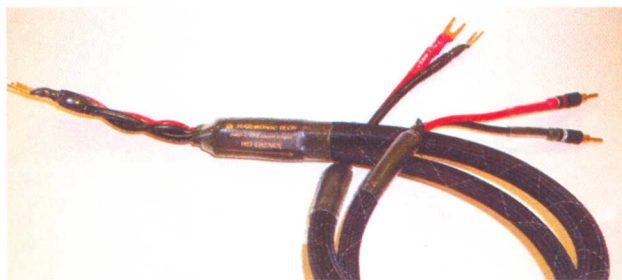

The First "**ALL-IN-ONE Cable**"--Harmonic Technology is proud to introduce the first all-in-one **Photon AmpliCable**, manufactured by INEX Corp. Combining the capabilities of an interconnect cable, amplification system and speaker cable, the Photon AmpliCable allows you to connect your source, or your preamp, directly to the speakers for outstanding sonic reproduction.

A unique preamplifier manufactured by INEX with the state-of-art fiber optical technologies is also available. This preamp has set a new standard in musical harmonics. The INEX Photon Preamp helps you explore the true sounds of your system's full potential.

Pro-9 Reference External Bi-Wire provides a unique design, two separate sets—the Woofer set and the Tweeter set **MERGED** at the amplifier end. Pro-9 Internal biwire and Mono wires are also available.

Harmonic Technology's **MAGIC LINK Two** is the newly improved interconnects cable to help you fully recreate the "*magic*" of recorded event in your home environment.

ProSilway MK III Plus is another newly improved interconnects cable from Harmonic Technology.