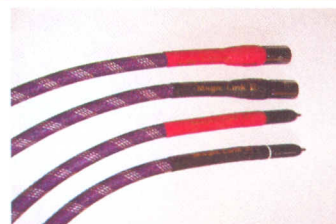

The First "**ALL-IN-ONE Cable**"--Harmonic Technology is proud to introduce the first all-in-one **Photon AmpliCable**, manufactured by INEX Corp. Combining the capabilities of an interconnect cable, amplification system and speaker cable, the Photon AmpliCable allows you to connect your source, or your preamp, directly to the speakers for outstanding sonic reproduction.

A unique preamplifier manufactured by INEX with the state-of-art fiber optical technologies is also available. This preamp has set a new standard in musical harmonics. The INEX Photon Preamp helps you explore the true sounds of your system's full potential.

Pro-9 Reference External Bi-Wire provides a unique design, two separate sets—the Woofer set and the Tweeter set **MERGED** at the amplifier end. Pro-9 Internal biwire and Mono wires are also available.

Harmonic Technology's **MAGIC LINK Two** is the newly improved interconnects cable to help you fully recreate the "*magic*" of recorded event in your home environment.

ProSilway MK III Plus is another newly improved interconnects cable from Harmonic Technology.